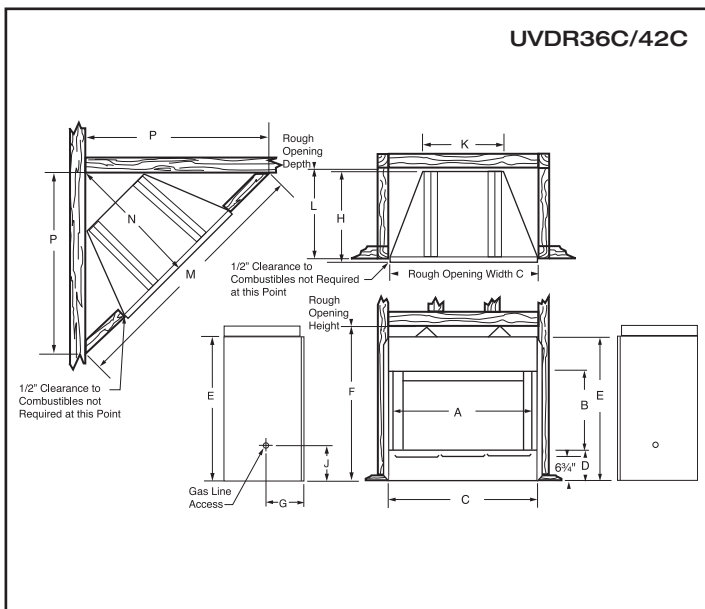

UVDR36C Radiant Circulator	UVDR42C Radiant Circulator
A	36"	42"
B	21 7/8"	21 7/8"
C	39"	45"
D	7"	8"
E	35"	39"
F	38 1/4"	42 1/4"
G	9"	10 1/2"
H	21"	22"
J	8 5/8"	9 3/4"
K	22"	32"
L	21"	22"
M	65"	76 1/4"
N	32 1/2"	38 1/8"
P	46"	54"

length Heart of your home
Performance